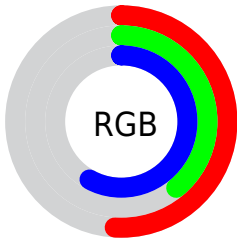

Distribution

Red (51%)

Green (39%)

Blue (58%)