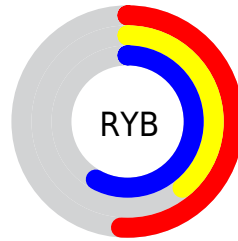

## Conversions Part 2

<b>Format</b>	<b>Color</b>
<a href="#">RYB</a>	<a href="#">131, 100, 149</a>
Decimal	<a href="#">8610965</a>
CIELab	<a href="#">47.00, 22.04, -22.07</a>
CIELCh	<a href="#">47, 31.189, 314.957</a>
Yxy	<a href="#">16.0195, 0.2931, 0.2440</a>
Android (android.graphics.Color)	<a href="#">4286801045 (0xFF836495)</a>
YUV	<a href="#">114.8550, 16.8335, 14.1592</a>
Hunter-Lab	<a href="#">40.0243, 15.7724, -16.9886</a>

A 20% lighter version of the original color is  $67, 31.239, 315.347$ , and  $27, 30.965, 315.100$  is the 20% darker color. If you saturate the color by 10%, you get  $43, 40.826, 315.386$ , and if you desaturate by 10%, it is  $51, 21.547, 314.515$ .

# Distribution

Red (51%)

Green (39%)

Blue (58%)

Red (51%)

Yellow (39%)

Blue (58%)

Cyan (12%)