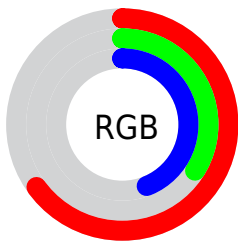

Distribution

- Red (65%)
- Green (34%)
- Blue (44%)