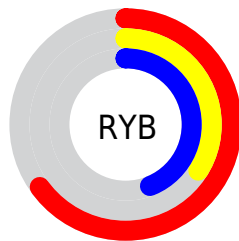

- Red (65%)
- Yellow (34%)
- Blue (44%)