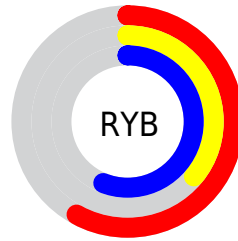

- Red (58%)
- Yellow (36%)
- Blue (56%)