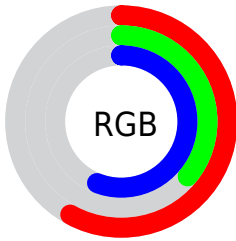

Distribution

- Red (58%)
- Green (36%)
- Blue (56%)