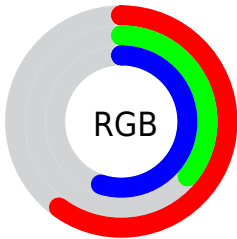

Distribution

Red (60%)

Green (36%)

Blue (55%)