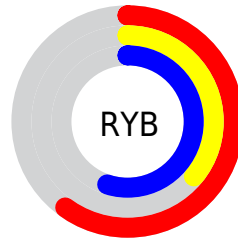

A 20% lighter version of the original color is  $67, 36.917, 332.546$ , and  $27, 37.023, 333.072$  is the 20% darker color. If you saturate the color by 10%, you get  $44, 44.960, 333.655$ , and if you desaturate by 10%, it is  $51, 27.630, 332.293$ .

# Distribution

Red (60%)

Green (36%)

Blue (55%)

Red (60%)

Yellow (36%)

Blue (55%)

Cyan (0%)