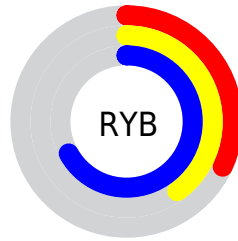

- Red (32%)
- Yellow (40%)
- Blue (67%)