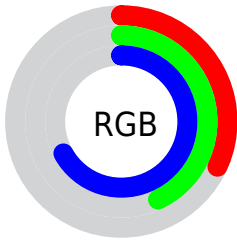

Distribution

- Red (32%)
- Green (43%)
- Blue (67%)