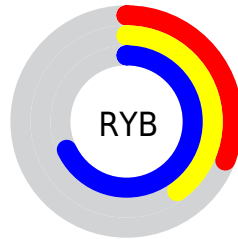

- Red (31%)
- Yellow (40%)
- Blue (68%)