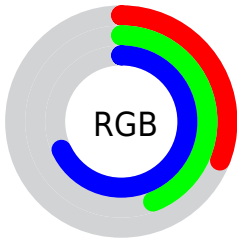

Distribution

- Red (31%)
- Green (44%)
- Blue (68%)