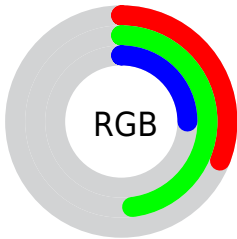

Distribution

- Red (31%)
- Green (48%)
- Blue (25%)