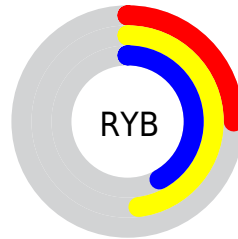

## Conversions Part 2

<b>Format</b>	<b>Color</b>
<a href="#">RYB</a>	<a href="#">63, 122, 106</a>
Decimal	<a href="#">5208639</a>
CIELab	<a href="#">47.00, -26.84, 27.58</a>
CIELCh	<a href="#">47, 38.488, 134.222</a>
Yxy	<a href="#">16.0195, 0.3239, 0.4656</a>
Android (android.graphics.Color)	<a href="#">4283398719 (0xFF4F7A3F)</a>
YUV	<a href="#">102.4170, -19.4326, -20.5367</a>
Hunter-Lab	<a href="#">40.0243, -20.3501, 17.2869</a>

# Details

The CIELCh color  $47, 38.488, 134.222$  is a dark color, and the websafe version is hex  $336633$ . A complement of this color would be  $34, 39.629, 318.576$ , and the grayscale version is  $44, 0.006, 296.813$ .

A 20% lighter version of the original color is  $67, 38.622, 134.422$ , and  $27, 38.623, 134.037$  is the 20% darker color. If you saturate the color by 10%, you get  $46, 45.841, 133.682$ , and if you desaturate by 10%, it is  $48, 30.745, 134.786$ .

# Distribution

- Red (31%)
- Green (48%)
- Blue (25%)

- Red (25%)
- Yellow (48%)
- Blue (42%)

- Cyan (35%)
- Magenta (0%)
- Yellow (48%)
- Black (52%)

- Cyan (69%)
- Magenta (52%)
- Yellow (75%)