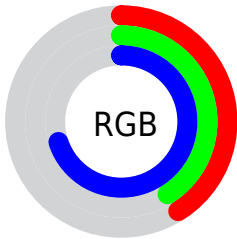

Distribution

- Red (41%)
- Green (41%)
- Blue (70%)