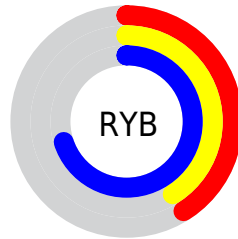

- Red (41%)
- Yellow (41%)
- Blue (70%)