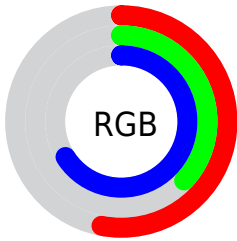

Distribution

- Red (53%)
- Green (37%)
- Blue (66%)