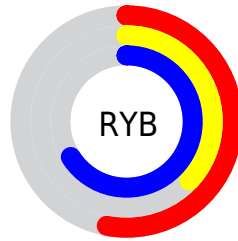

- Red (53%)
- Yellow (37%)
- Blue (66%)