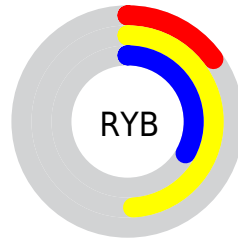

## Conversions Part 2

<b>Format</b>	<b>Color</b>
<b>R<sub>YB</sub></b>	38, 124, 85
Decimal	5078054
CIE <sub>Lab</sub>	47.00, -31.38, 40.31
CIE <sub>LCh</sub>	47, 51.084, 127.905
Yxy	16.0195, 0.3410, 0.5186
Android (android.graphics.Color)	4283268134 (0xFF4D7C26)
YUV	100.1430, -30.6365, -20.2964
Hunter-Lab	40.0243, -23.0652, 21.5893

# Details

The CIELCh color **47, 51.084, 127.905** is a dark color, and the websafe version is hex **336600**. A complement of this color would be **26, 55.726, 313.662**, and the grayscale version is **42, 0.006, 296.813**.

A 20% lighter version of the original color is **67, 51.100, 128.146**, and **27, 46.443, 131.124** is the 20% darker color. If you saturate the color by 10%, you get **47, 56.574, 127.936**, and if you desaturate by 10%, it is **48, 44.713, 128.124**.

# Distribution

Red (30%)

Green (49%)

Blue (15%)

Red (15%)

Yellow (49%)

Blue (33%)

Cyan (38%)