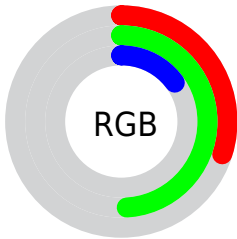

Distribution

Red (30%)

Green (49%)

Blue (15%)