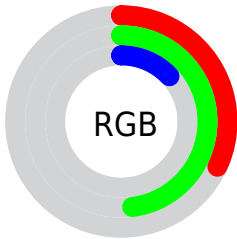

Distribution

Red (32%)

Green (48%)

Blue (13%)