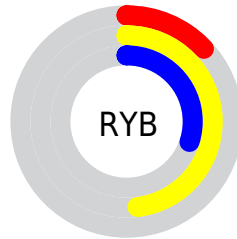

## Conversions Part 2

Format	Color
<a href="#">RYB</a>	<a href="#">34, 123, 76</a>
Decimal	<a href="#">5339938</a>
CIELab	<a href="#">47.00, -29.70, 41.94</a>
CIElCh	<a href="#">47, 51.390, 125.306</a>
Yxy	<a href="#">16.0195, 0.3491, 0.5199</a>
Android (android.graphics.Color)	<a href="#">4283530018 (0xFF517B22)</a>
YUV	<a href="#">100.2960, -32.6839, -16.9226</a>
Hunter-Lab	<a href="#">40.0243, -22.0706, 22.0389</a>

A 20% lighter version of the original color is  $67, 51.561, 125.119$ , and  $27, 45.107, 129.304$  is the 20% darker color. If you saturate the color by 10%, you get  $47, 56.411, 125.467$ , and if you desaturate by 10%, it is  $47, 45.416, 125.434$ .

# Distribution

Red (32%)

Green (48%)

Blue (13%)

Red (13%)

Yellow (48%)

Blue (30%)

Cyan (34%)