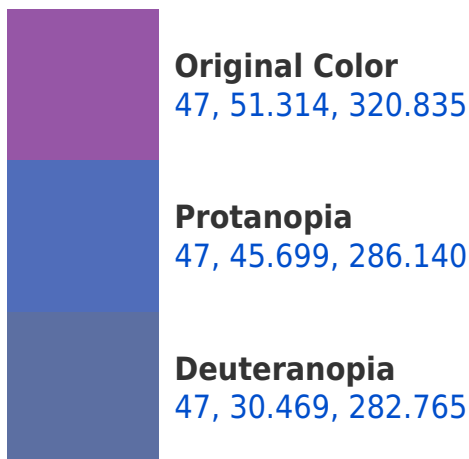

# Black Background

This preview shows how the CIELCh color 47, 51.314, 320.835 looks on a black background.

## Background

This preview shows how black text looks on a background with the CIELCh color 47, 51.314, 320.835.

This preview shows how white text looks on a background with the CIELCh color 47, 51.314, 320.835.

## Dichromacy

**Tritanopia**  
47, 18.339, 7.124

# Trichromacy

**Original Color**  
47, 51.314, 320.835

**Protanomaly**  
46, 46.281, 297.923

**Deuteranomaly**  
47, 37.058, 300.523

**Tritanomaly**  
47, 27.917, 337.626