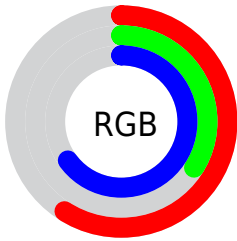

Distribution

Red (59%)

Green (34%)

Blue (65%)