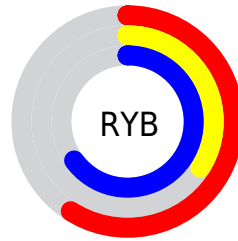

A 20% lighter version of the original color is  $67, 50.984, 321.056$ , and  $27, 51.699, 320.738$  is the 20% darker color. If you saturate the color by 10%, you get  $43, 61.076, 321.139$ , and if you desaturate by 10%, it is  $51, 40.888, 320.457$ .

# Distribution

Red (59%)

Green (34%)

Blue (65%)

Red (59%)

Yellow (34%)

Blue (65%)

Cyan (10%)