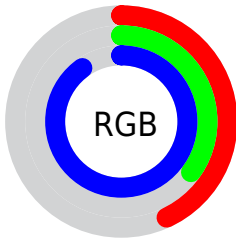

Distribution

Red (43%)

Green (35%)

Blue (90%)