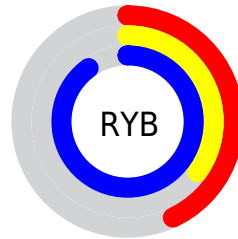

A 20% lighter version of the original color is **65, 65.042, 303.986**, and **27, 82.502, 302.954** is the 20% darker color. If you saturate the color by 10%, you get **41, 96.885, 304.537**, and if you desaturate by 10%, it is **54, 68.520, 301.599**.

# Distribution

Red (43%)

Green (35%)

Blue (90%)

Red (43%)

Yellow (35%)

Blue (90%)

Cyan (53%)