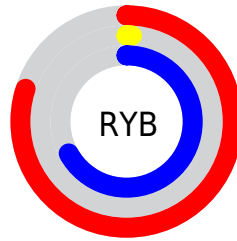

- Red (80%)
- Yellow (1%)
- Blue (67%)