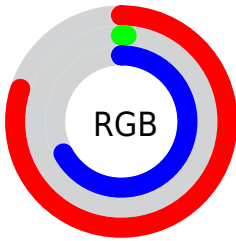

Distribution

- Red (80%)
- Green (1%)
- Blue (67%)