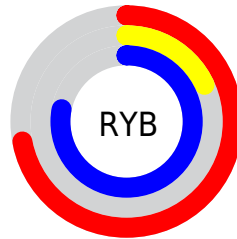

A 20% lighter version of the original color is **67, 87.084, 324.668**, and **30, 75.754, 323.736** is the 20% darker color. If you saturate the color by 10%, you get **45, 92.705, 324.651**, and if you desaturate by 10%, it is **50, 79.814, 324.552**.

# Distribution

Red (72%)

Green (18%)

Blue (78%)

Red (72%)

Yellow (18%)

Blue (78%)

Cyan (8%)