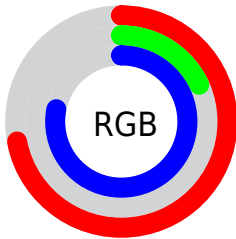

Distribution

Red (72%)

Green (18%)

Blue (78%)