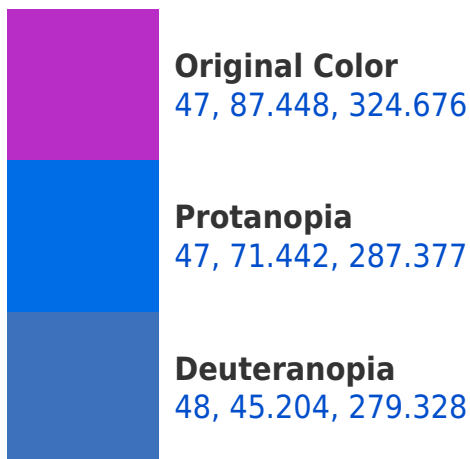

## Background

This preview shows how black text looks on a background with the CIELCh color 47, 87.448, 324.676.

This preview shows how white text looks on a background with the CIELCh color 47, 87.448, 324.676.

## Dichromacy

**Tritanopia**  
47, 37.100, 19.651

# Trichromacy

**Original Color**  
47, 87.448, 324.676

**Protanomaly**  
42, 79.126, 297.565

**Deuteranomaly**  
44, 62.135, 302.262

**Tritanomaly**  
46, 50.541, 345.683

# Monochromacy

**Original Color**  
47, 87.448, 324.676

**Achromatopsia**  
44, 0.006, 296.813

**Achromatomaly**  
43, 37.553, 323.818