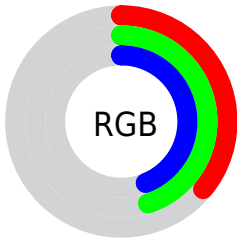

Distribution

- Red (36%)
- Green (45%)
- Blue (44%)