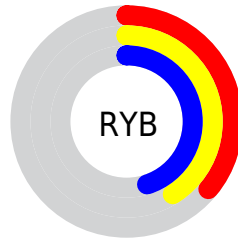

- Red (36%)
- Yellow (41%)
- Blue (45%)