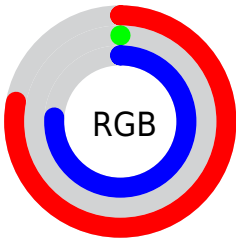

Distribution

- Red (78%)
- Green (0%)
- Blue (76%)