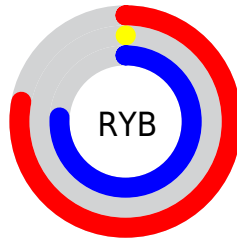

- Red (78%)
- Yellow (0%)
- Blue (76%)