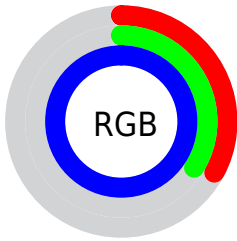

Distribution

- Red (33%)
- Green (34%)
- Blue (100%)