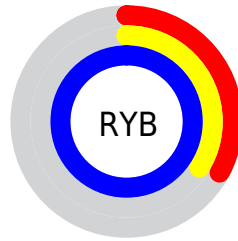

- Red (33%)
- Yellow (34%)
- Blue (100%)