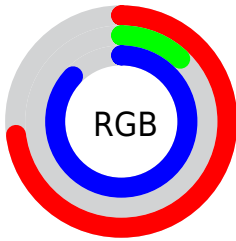

Distribution

- Red (73%)
- Green (12%)
- Blue (87%)