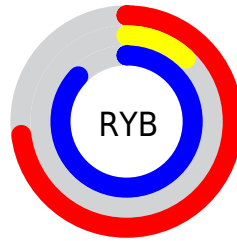

- Red (73%)
- Yellow (12%)
- Blue (87%)