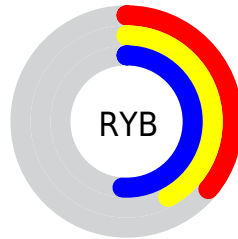

# Details

The CIELCh color  $48, 11.853, 235.442$  is a dark color, and the websafe version is hex  $666666$ . A complement of this color would be  $46, 14.056, 50.672$ , and the grayscale version is  $47, 0.006, 296.813$ .

A 20% lighter version of the original color is  $68, 11.928, 235.850$ , and  $28, 11.960, 235.020$  is the 20% darker color. If you saturate the color by 10%, you get  $46, 15.342, 236.926$ , and if you desaturate by 10%, it is  $50, 8.103, 234.258$ .

# Distribution

Red (36%)

Green (46%)

Blue (51%)

Red (36%)

Yellow (42%)

Blue (51%)

Cyan (30%)