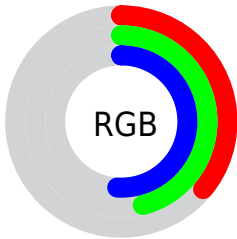

Distribution

Red (36%)

Green (46%)

Blue (51%)