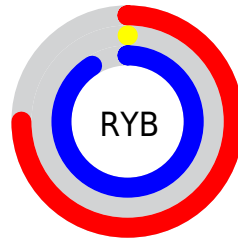

A 20% lighter version of the original color is **66, 94.610, 326.829**, and **34, 90.037, 318.643** is the 20% darker color. If you saturate the color by 10%, you get **48, 109.754, 321.149**, and if you desaturate by 10%, it is **49, 106.917, 321.587**.

# Distribution

Red (75%)

Green (0%)

Blue (91%)

Red (75%)

Yellow (0%)

Blue (91%)

Cyan (18%)