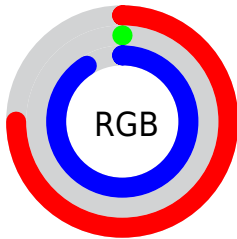

Distribution

Red (75%)

Green (0%)

Blue (91%)