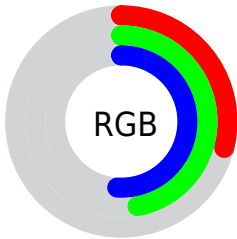

Distribution

- Red (29%)
- Green (47%)
- Blue (51%)