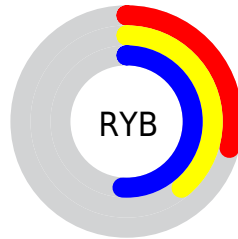

- Red (29%)
- Yellow (39%)
- Blue (51%)