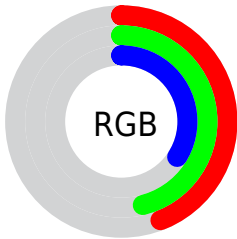

Distribution

- Red (44%)
- Green (46%)
- Blue (34%)