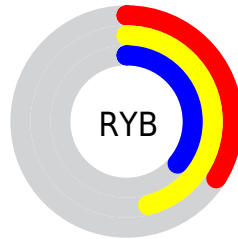

- Red (34%)
- Yellow (46%)
- Blue (36%)