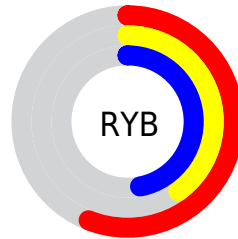

## Conversions Part 2

<b>Format</b>	<b>Color</b>
<b>RYB</b>	143, 103, 119
Decimal	9398135
CIELab	48.00, 18.65, -2.57
CIELCh	48, 18.824, 352.160
Yxy	16.7945, 0.3480, 0.3009
Android (android.graphics.Color)	4287588215 (0xFF8F6777)
YUV	116.7840, 1.0925, 22.9914
Hunter-Lab	40.9810, 12.8859, 0.3405

# Details

The CIELCh color `48, 18.824, 352.160` is a dark color, and the websafe version is hex `996666`. A complement of this color would be `56, 17.839, 166.801`, and the grayscale version is `49, 0.007, 296.813`.

A 20% lighter version of the original color is `68, 18.917, 351.816`, and `28, 19.254, 351.398` is the 20% darker color. If you saturate the color by 10%, you get `44, 25.697, 353.441`, and if you desaturate by 10%, it is `52, 11.967, 351.051`.

# Distribution

Red (56%)

Green (40%)

Blue (47%)

Red (56%)

Yellow (40%)

Blue (47%)

Cyan (0%)