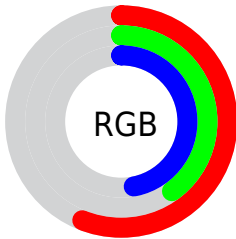

Distribution

Red (56%)

Green (40%)

Blue (47%)