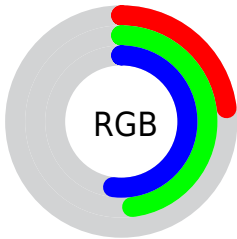

Distribution

- Red (23%)
- Green (48%)
- Blue (52%)