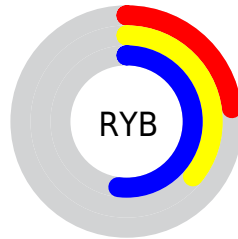

- Red (23%)
- Yellow (36%)
- Blue (52%)