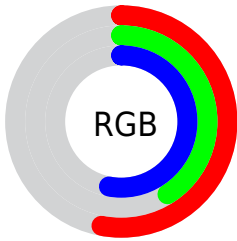

Distribution

Red (53%)

Green (41%)

Blue (53%)