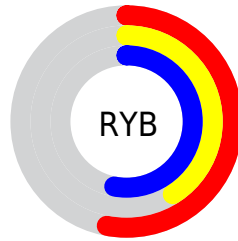

# Details

The CIELCh color  $48, 22.358, 324.794$  is a dark color, and the websafe version is hex  $996699$ . A complement of this color would be  $54, 22.316, 142.181$ , and the grayscale version is  $49, 0.007, 296.813$ .

A 20% lighter version of the original color is  $68, 22.547, 325.408$ , and  $28, 21.923, 325.120$  is the 20% darker color. If you saturate the color by 10%, you get  $45, 31.783, 325.288$ , and if you desaturate by 10%, it is  $52, 12.824, 324.281$ .

# Distribution

Red (53%)

Green (41%)

Blue (53%)

Red (53%)

Yellow (41%)

Blue (53%)

Cyan (1%)