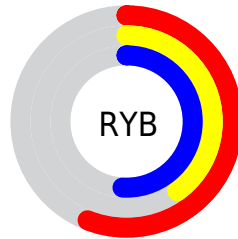

- Red (56%)
- Yellow (40%)
- Blue (51%)