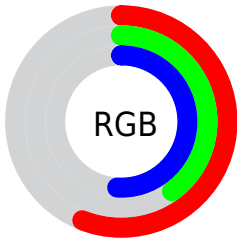

Distribution

- Red (56%)
- Green (40%)
- Blue (51%)