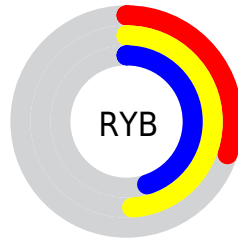

- Red (30%)
- Yellow (49%)
- Blue (45%)