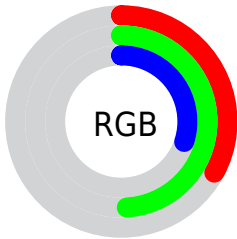

Distribution

- Red (33%)
- Green (49%)
- Blue (30%)