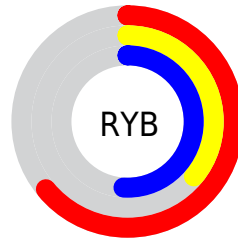

- Red (64%)
- Yellow (36%)
- Blue (51%)