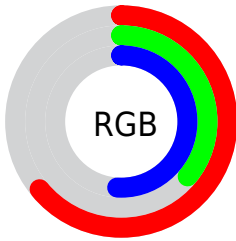

Distribution

- Red (64%)
- Green (36%)
- Blue (51%)