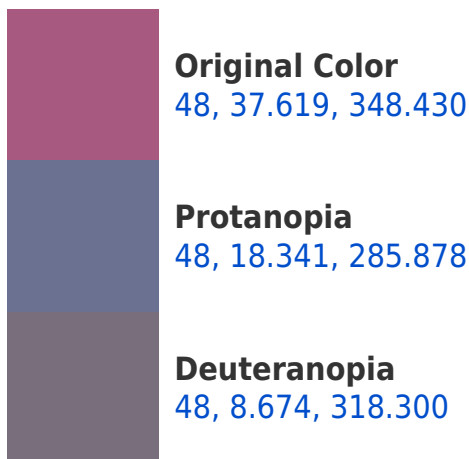

# Black Background

This preview shows how the CIELCh color 48, 37.619, 348.430 looks on a black background.

## Background

This preview shows how black text looks on a background with the CIELCh color 48, 37.619, 348.430.

This preview shows how white text looks on a background with the CIELCh color 48, 37.619, 348.430.

## Dichromacy

**Tritanopia**  
48, 30.521, 16.159

# Trichromacy

**Original Color**  
48, 37.619, 348.430

**Protanomaly**  
47, 22.306, 317.861

**Deuteranomaly**  
48, 19.056, 339.220

**Tritanomaly**  
48, 32.177, 4.333