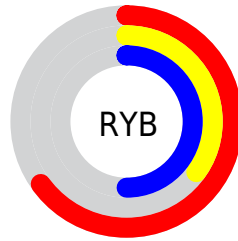

Red (65%)

Yellow (35%)

Blue (50%)