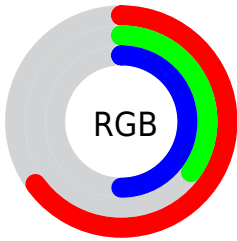

Distribution

Red (65%)

Green (35%)

Blue (50%)