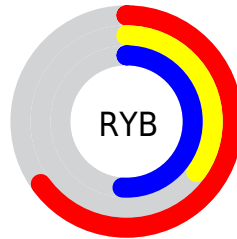

- Red (65%)
- Yellow (35%)
- Blue (51%)