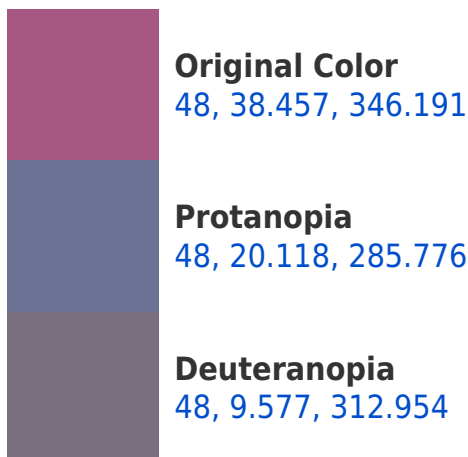

## **Background**

This preview shows how black text looks on a background with the CIELCh color 48, 38.457, 346.191.

This preview shows how white text looks on a background with the CIELCh color 48, 38.457, 346.191.

## Dichromacy

**Tritanopia**  
48, 30.089, 15.981

# Trichromacy

**Original Color**  
48, 38.457, 346.191

**Protanomaly**  
48, 23.747, 315.175

**Deuteranomaly**  
48, 19.947, 334.527

**Tritanomaly**  
48, 31.889, 2.977

# Monochromacy

**Original Color**  
48, 38.457, 346.191

**Achromatopsia**  
49, 0.007, 296.813

**Achromatomaly**  
48, 14.374, 343.469