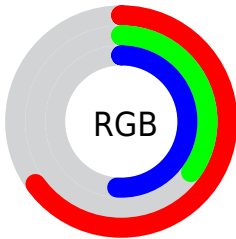

Distribution

- Red (65%)
- Green (35%)
- Blue (51%)