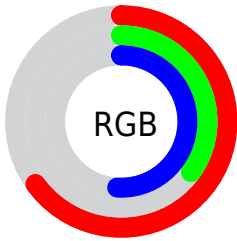

Distribution

Red (65%)

Green (35%)

Blue (51%)