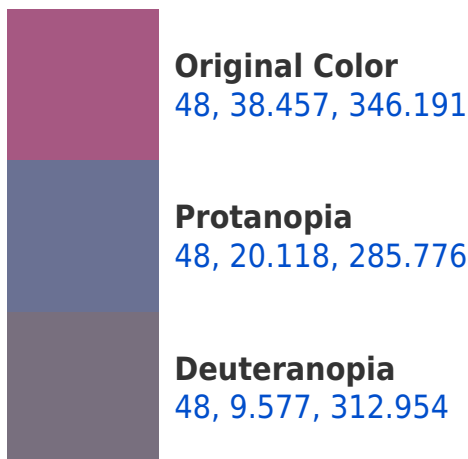

## **Background**

This preview shows how black text looks on a background with the CIELCh color 48, 38.457, 346.191.

This preview shows how white text looks on a background with the CIELCh color 48, 38.457, 346.191.

## Dichromacy

**Tritanopia**  
48, 30.089, 15.981

# Trichromacy

**Original Color**  
48, 38.457, 346.191

**Protanomaly**  
48, 23.747, 315.175

**Deuteranomaly**  
48, 19.947, 334.527

**Tritanomaly**  
48, 31.889, 2.977

# Monochromacy

**Original Color**  
48, 38.457, 346.191

**Achromatopsia**  
49, 0.007, 296.813

**Achromatomaly**  
48, 14.374, 343.469