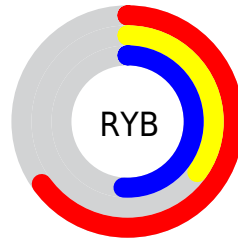

A 20% lighter version of the original color is  $68, 38.538, 346.255$ , and  $28, 38.573, 346.034$  is the 20% darker color. If you saturate the color by 10%, you get  $44, 45.812, 347.587$ , and if you desaturate by 10%, it is  $52, 30.478, 344.996$ .

# Distribution

Red (65%)

Green (35%)

Blue (51%)

Red (65%)

Yellow (35%)

Blue (51%)

Cyan (0%)