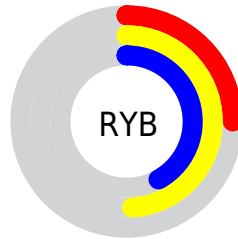

- Red (25%)
- Yellow (49%)
- Blue (42%)