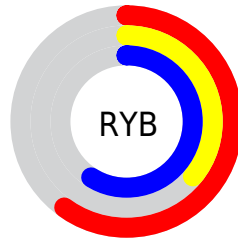

- Red (60%)
- Yellow (36%)
- Blue (59%)