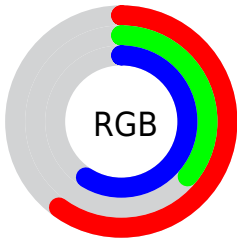

Distribution

- Red (60%)
- Green (36%)
- Blue (59%)