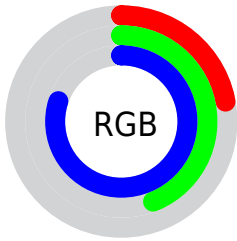

Distribution

- Red (22%)
- Green (44%)
- Blue (80%)