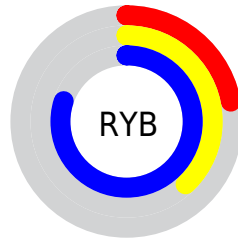

- Red (22%)
- Yellow (38%)
- Blue (80%)