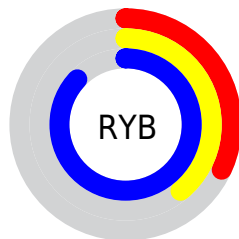

Red (32%)

Yellow (39%)

Blue (87%)