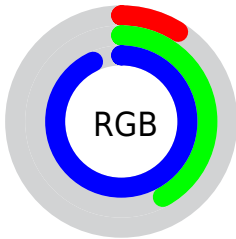

Distribution

- Red (9%)
- Green (42%)
- Blue (93%)