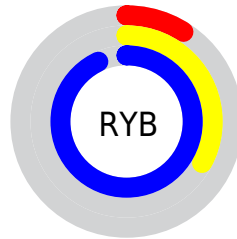

- Red (9%)
- Yellow (33%)
- Blue (93%)