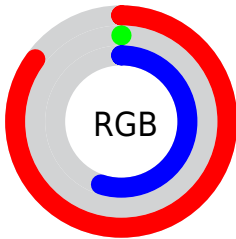

Distribution

- Red (85%)
- Green (0%)
- Blue (55%)