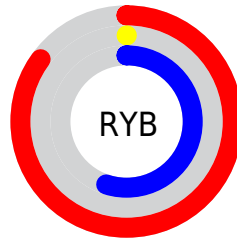

- Red (85%)
- Yellow (0%)
- Blue (55%)