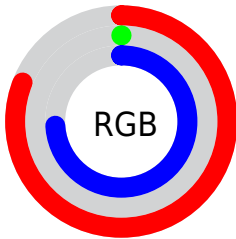

Distribution

- Red (81%)
- Green (0%)
- Blue (74%)