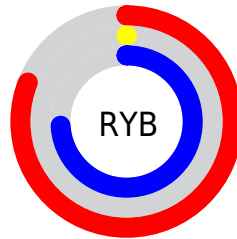

- Red (81%)
- Yellow (0%)
- Blue (74%)