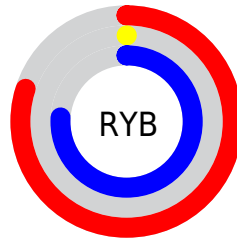

- Red (80%)
- Yellow (0%)
- Blue (76%)