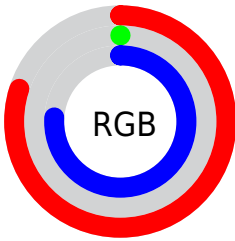

Distribution

- Red (80%)
- Green (0%)
- Blue (76%)