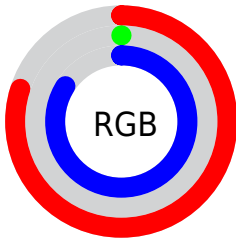

Distribution

- Red (80%)
- Green (0%)
- Blue (84%)