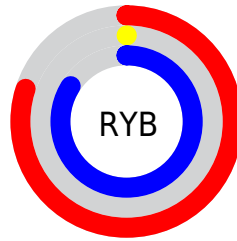

- Red (80%)
- Yellow (0%)
- Blue (84%)