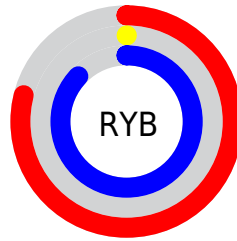

- Red (79%)
- Yellow (0%)
- Blue (87%)