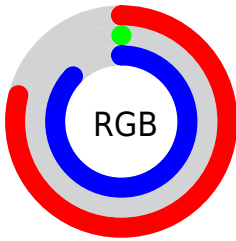

Distribution

- Red (79%)
- Green (0%)
- Blue (87%)