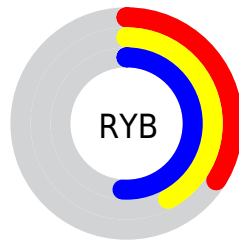

# Details

The CIELCh color  $49, 13.231, 219.154$  is a dark color, and the websafe version is hex  $336666$ . A complement of this color would be  $44, 16.553, 37.872$ , and the grayscale version is  $47, 0.006, 296.813$ .

A 20% lighter version of the original color is  $69, 13.272, 220.492$ , and  $29, 13.092, 221.155$  is the 20% darker color. If you saturate the color by 10%, you get  $48, 16.544, 219.927$ , and if you desaturate by 10%, it is  $51, 9.550, 218.598$ .

# Distribution

Red (34%)

Green (48%)

Blue (51%)

Red (34%)

Yellow (42%)

Blue (51%)

Cyan (33%)