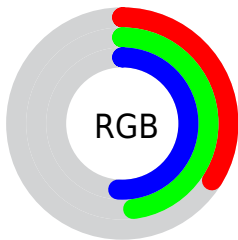

Distribution

Red (34%)

Green (48%)

Blue (51%)