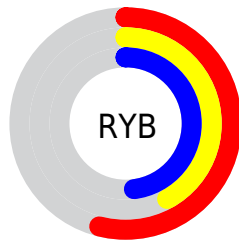

- Red (54%)
- Yellow (42%)
- Blue (48%)