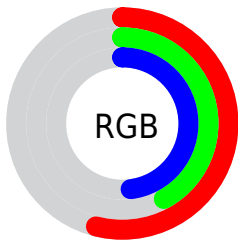

Distribution

- Red (54%)
- Green (42%)
- Blue (48%)