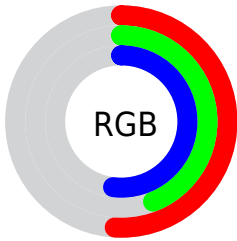

Distribution

- Red (51%)
- Green (44%)
- Blue (52%)