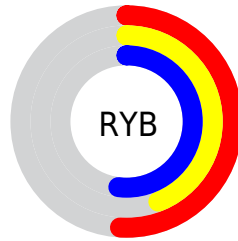

- Red (51%)
- Yellow (44%)
- Blue (52%)