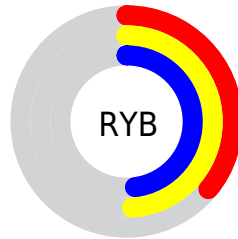

- Red (36%)
- Yellow (49%)
- Blue (48%)