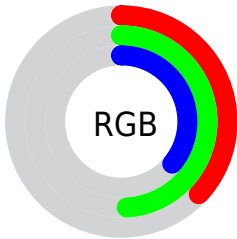

Distribution

- Red (37%)
- Green (49%)
- Blue (36%)