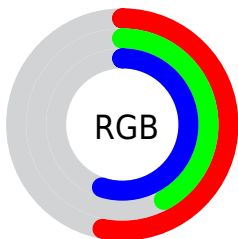

Distribution

- Red (53%)
- Green (42%)
- Blue (55%)