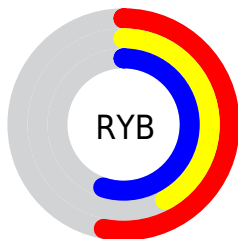

- Red (53%)
- Yellow (42%)
- Blue (55%)