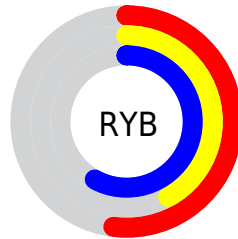

## Conversions Part 2

<b>Format</b>	<b>Color</b>
<a href="#">RYB</a>	<a href="#">132, 107, 148</a>
Decimal	<a href="#">8678292</a>
CIELab	<a href="#">49.00, 18.00, -18.65</a>
CIELCh	<a href="#">49, 25.913, 313.984</a>
Yxy	<a href="#">17.5941, 0.2958, 0.2582</a>
Android (android.graphics.Color)	<a href="#">4286868372 (0xFF846B94)</a>
YUV	<a href="#">119.1490, 14.2235, 11.2703</a>
Hunter-Lab	<a href="#">41.9453, 12.3718, -13.6055</a>

# Details

The CIELCh color  $49, 25.913, 313.984$  is a dark color, and the websafe version is hex  $996699$ . A complement of this color would be  $59, 25.201, 131.590$ , and the grayscale version is  $50, 0.007, 296.813$ .

A 20% lighter version of the original color is  $69, 25.487, 313.552$ , and  $29, 26.067, 314.279$  is the 20% darker color. If you saturate the color by 10%, you get  $45, 35.524, 314.432$ , and if you desaturate by 10%, it is  $53, 16.387, 313.537$ .

# Distribution

- Red (52%)
- Green (42%)
- Blue (58%)

- Red (52%)
- Yellow (42%)
- Blue (58%)

- Cyan (11%)
- Magenta (28%)
- Yellow (0%)
- Black (42%)

- Cyan (48%)
- Magenta (58%)
- Yellow (42%)