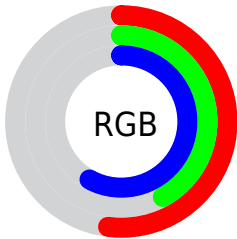

Distribution

- Red (52%)
- Green (42%)
- Blue (58%)