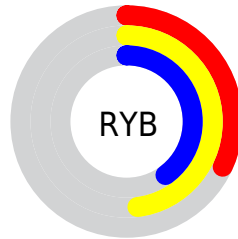

- Red (32%)
- Yellow (48%)
- Blue (40%)