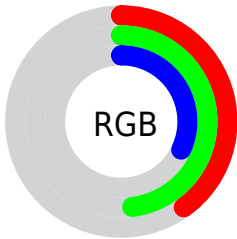

Distribution

- Red (40%)
- Green (48%)
- Blue (32%)