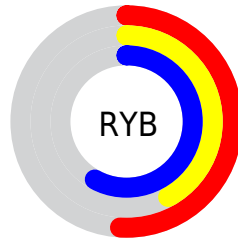

## Conversions Part 2

<b>Format</b>	<b>Color</b>
<a href="#">RYB</a>	<a href="#">131, 107, 149</a>
Decimal	<a href="#">8612757</a>
CIELab	<a href="#">49.00, 17.88, -19.34</a>
CIELCh	<a href="#">49, 26.334, 312.755</a>
Yxy	<a href="#">17.5941, 0.2934, 0.2564</a>
Android (android.graphics.Color)	<a href="#">4286802837 (0xFF836B95)</a>
YUV	<a href="#">118.9640, 14.8077, 10.5556</a>
Hunter-Lab	<a href="#">41.9453, 12.2698, -14.2904</a>

# Details

The CIELCh color  $49, 26.334, 312.755$  is a dark color, and the websafe version is hex  $666699$ . A complement of this color would be  $59, 25.511, 130.286$ , and the grayscale version is  $50, 0.007, 296.813$ .

A 20% lighter version of the original color is  $69, 25.874, 312.367$ , and  $29, 26.546, 312.985$  is the 20% darker color. If you saturate the color by 10%, you get  $45, 35.984, 313.225$ , and if you desaturate by 10%, it is  $54, 16.793, 312.291$ .

# Distribution

- Red (51%)
- Green (42%)
- Blue (58%)

- Red (51%)
- Yellow (42%)
- Blue (58%)

- Cyan (12%)
- Magenta (28%)
- Yellow (0%)
- Black (41%)

- Cyan (49%)
- Magenta (58%)
- Yellow (41%)