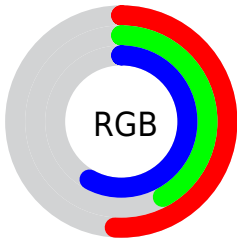

Distribution

- Red (51%)
- Green (42%)
- Blue (58%)